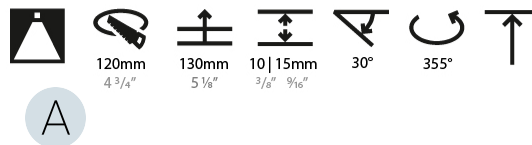

GENERAL

Series: Mechniq Round
Brand: Prolicht
Division: Architectural
Mounting Type: Recessed
Mounting Location: Ceiling
Subcategory: Downlight

PHYSICAL

Shape: Round
Diameter (mm): 130
Diameter (in): 5 1/8
Height (mm): 108
Height (in): 4 1/4
Ceiling Thickness (mm): 10 / 12.5 / 15
Ceiling Thickness (in): 3/8 or 1/2 or 9/16
Min. Recessing Depth (mm): 130
Min. Recessing Depth (in): 5 1/8
Light Distribution: Adjustable / Downlight
Weight (kg): 0.707
Weight (lbs): 1.56
Fixture Finish: SSR / BKV / CWI / CRY / HAB / UFT / ITA / RUA / FTG / MYG / LOD / PUS / FRO / FUP / KIA / POP / BLS / SPG / MEY / GOH / GUM / CHC / COM / ABZ / JAG / OBR / MOS / ROR
Fixture Material: Aluminum Die Cast
Cut-out Measurements: 120mm / 4 3/4"

ELECTRICAL

Lamp Type: LED (Zhaga Standard)
Total Output Wattage (W): 12 / 15
Dimming: Tri-Mode (Non-Dimming and Phase Dimming (120Vac only) and 0-10V Dimming)
Driver Included: No
Driver Location: Recessed Housing
Driver Type: Constant Current - Universal
Housing: See components
Input Voltage (V): 120 - 277
Constant Current (MA): 350

LED

Number of LEDs: 1
Color Temperature (°K): 2700 / 3000 / 3500 / 4000
Max. Delivered Lumen (lm): 830 / 930 / 1010 / 1030
CRI: >90 CRI
Lamp Life (hrs): 50000

OPTICAL

Reflector°: 8
Adjustability: Rotational 355°, Tilt 30°

RATINGS AND CERTIFICATIONS

Certified By: Certified for North American Standards
IP rating: IP20